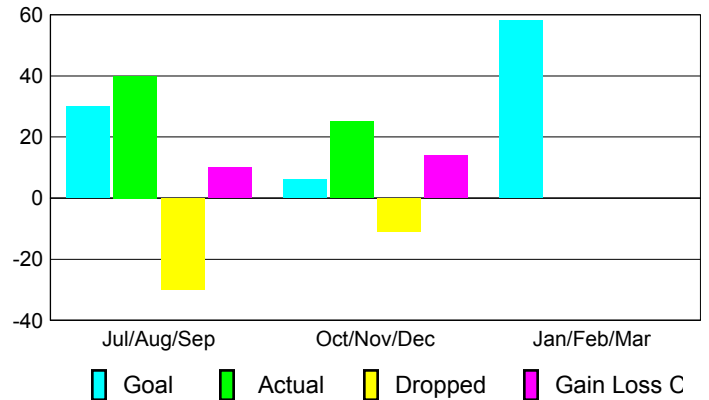

Membership Results 2012-2013

Goal, New, Dropped, Gain/Loss

Comparison of Membership Gain/Loss

Current Year Compared to the Previous Year