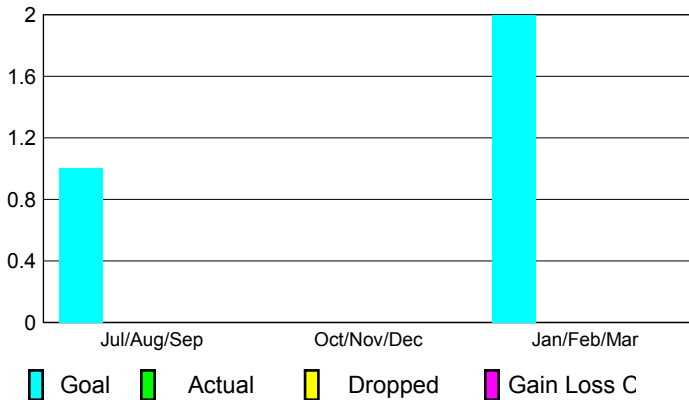

2012-2013 GMT Reports for District (or Undistricted) **District 111RN**

GMT: **Heinrich K. Alles**

Location: **GERMANY**

GMT CA: **4**

CLUBS

Club Results 2012-2013

Clubs 2011-2012

Month	New Club Goal	Actual New Clubs	Actual Dropped Clubs	Gain/Loss of Clubs	Gain/Loss of Clubs
Jul/Aug/Sep	1	0	0	0	0
Oct/Nov/Dec	0	0	0	0	0
Jan/Feb/Mar	2	0	0	0	1
Totals	3	0	0	0	1

Club Results 2012-2013

Goal, New, Dropped, Gain/Loss

Comparison of Club Gain/Loss

Current Year Compared to the Previous Year

YTD Status Quo Clubs 2012-2013

Status Quo Clubs Compared to Status Quo Members

MEMBERSHIP