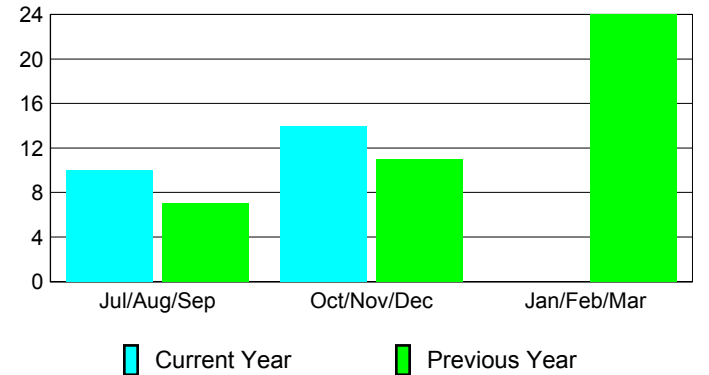

Membership Results 2012-2013

Membership 2011-2012

Month	Net Memb Goal	Actual New Memb	Actual Dropped Memb	Gain/Loss of Memb	Gain/Loss of Memb
Jul/Aug/Sep	30	40	-30	10	7
Oct/Nov/Dec	6	25	-11	14	11
Jan/Feb/Mar	58	0	0	0	24
Totals	94	65	-41	24	42

Membership Results 2012-2013

Goal, New, Dropped, Gain/Loss

Comparison of Membership Gain/Loss

Current Year Compared to the Previous Year

Gender Comparison 2012-2013

Jul/Aug/Sep

Oct/Nov/Dec

Jan/Feb/Mar